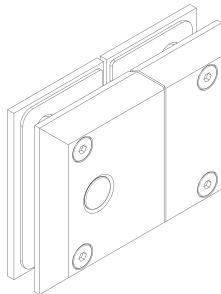

POLARIS SOFT CLOSE SHOWER HINGE

MOST INNOVATIVE
SHOWER DOOR
HINGE FOR THE
LAST 20 YEARS

- PATENTED SOFT CLOSE HINGE DESIGNED FOR SHOWER DOORS
- THE ONLY HINGE DESIGNED SPECIFICALLY FOR SOFT CLOSE OPERATION
- BRASS CONSTRUCTION - POLISHED CHROME FINISH
- SUITABLE FOR 10 MM TOUGHENED GLASS
- INTERNATIONAL AWARD WINNING AUSTRALIAN PRODUCT

POLARIS Soft-Close Shower Hinge

UNIQUE 'TRI-ACTION' CLOSING SYSTEM
CONSISTING OF A SPRING, RARE EARTH
MAGNETS & HYDRAULIC SHOCK ABSORBERS
RESULTING IN A
PREMIUM SELF-CLOSING HINGE

Glass to Glass

Glass Wall

The POLARIS Soft Close Hinge is a state-of-the-art product unrivalled in design, style, and safety. As a shower door hinge it is the safest and most reliable hinge in the industry. The POLARIS Soft Close Hinge was recently awarded a prestigious Australian International GOOD DESIGN® Selection Award.