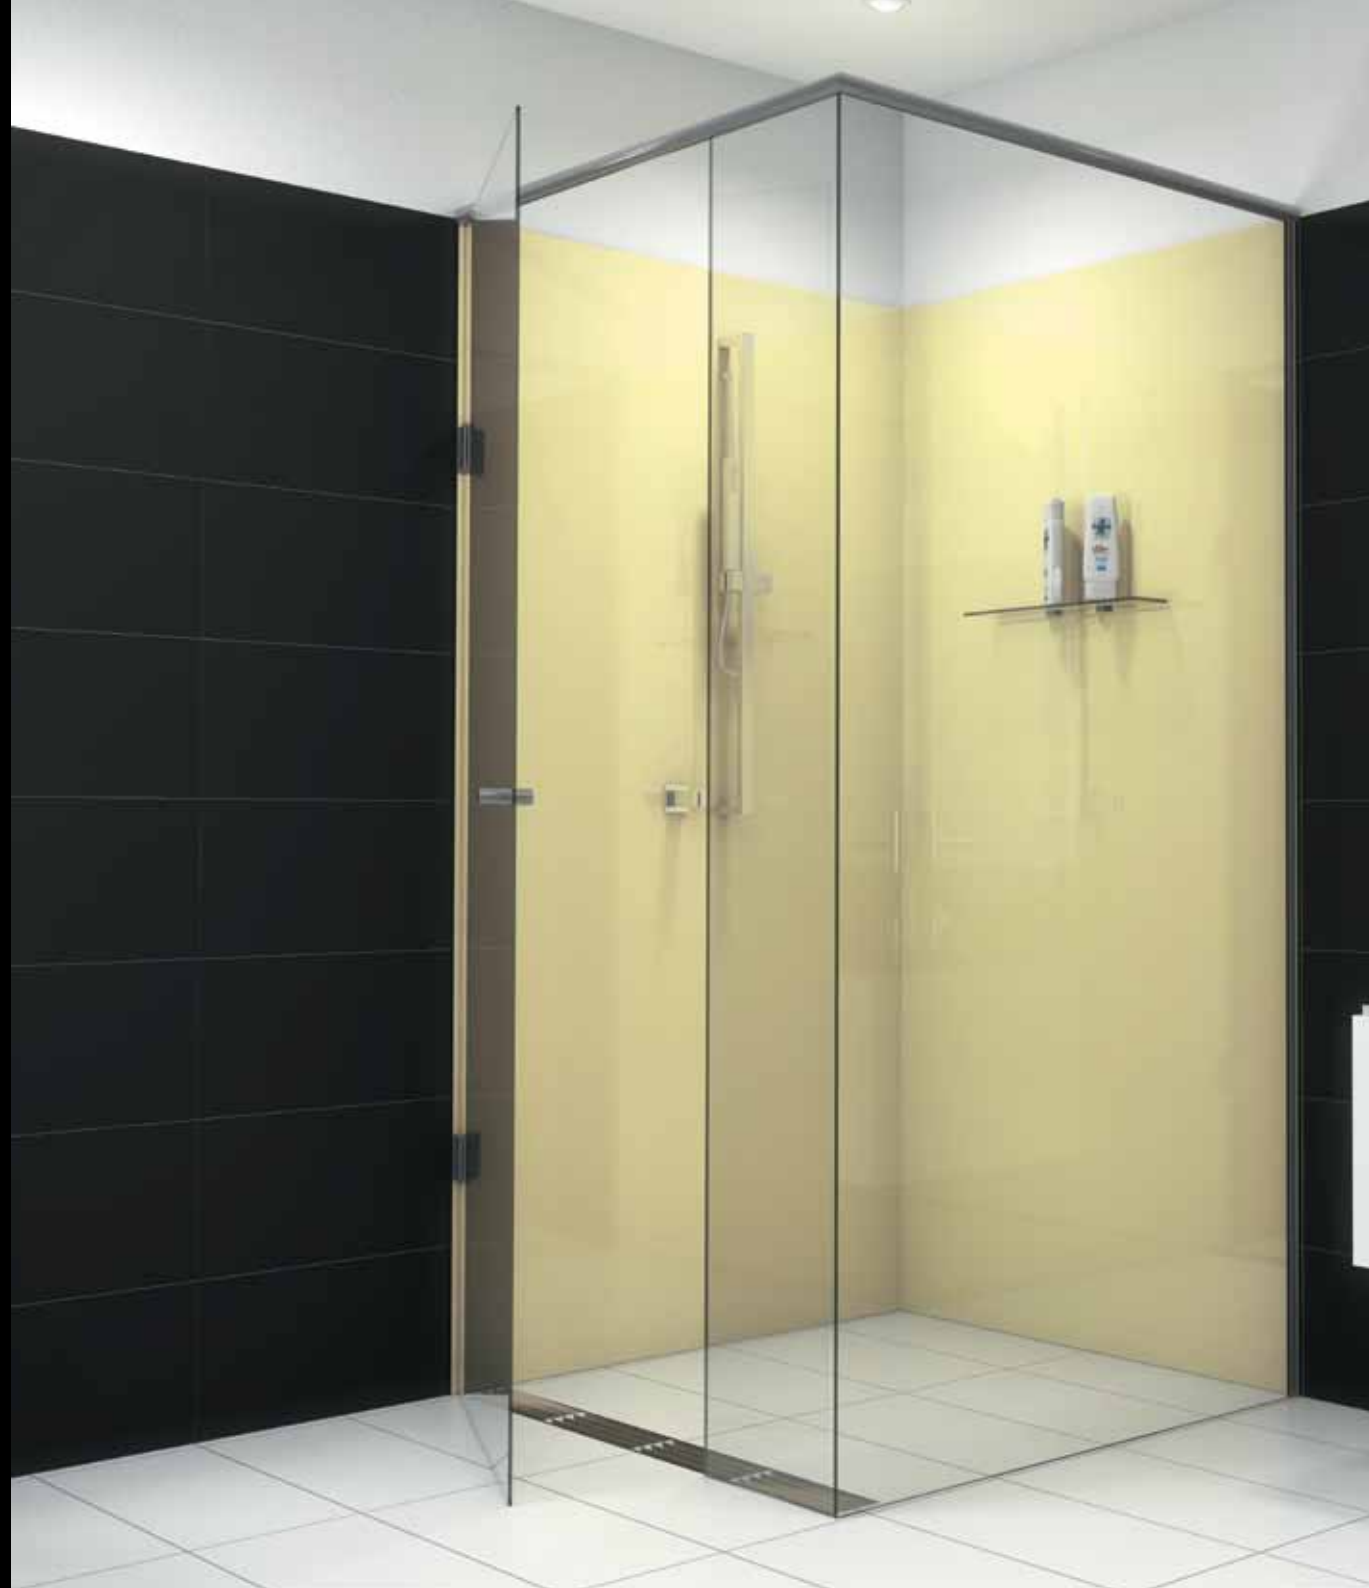

Showerscreens

More than merely functional, a bathroom should be beautiful, and the shower screen is the centrepiece of every beautiful bathroom. Whether it blends in to be invisible, or stands out as a dramatic feature, a frameless shower screen utilises all the qualities of glass.

Premium frameless showerscreens

Using 8mm–12mm thick glass for your frameless showerscreen means that wider, taller, bigger configurations are possible giving you the ultimate in luxury and style.

Frameless showerscreens

Fine lines, slight furnishings and subtle tones are the hallmarks of contemporary bathrooms. Using 6mm thick glass for your frameless showerscreen makes your bathroom functional yet strikingly elegant.

Semi-frameless showerscreens

Engineered to be safe and stylish, a semi-frameless showerscreen utilises a slim aluminium perimeter frame, combined with a frameless door and pivot system constructed from strong die cast metal.