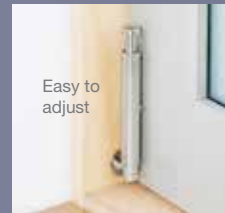

Please note: BAL40 Statesman door must be screened externally with a corrosion resistant steel screen.

THE STATESMAN STATEMENT

**INNOVATION
BUILT IN**

PIVOTAL FEATURES

CONTEMPORARY HANDLE

Elegant design meets practical action. The handle design is safe for hands and provides a solid strength in size and construction to complement the proportions of the door and chair rail widths.

ADJUSTABLE PIVOT

Apart from its innovative design aesthetic, the brushed stainless steel hinge adjusts up, down and sideways for practical installation and operation.

SELF-DRAINING SILL

Clever design keeps the elements out! If water drips into the sill channel, it will drain through drainage holes into the sill to the outside. The drainage flap acts as a one way valve preventing wind or water entering through the door.