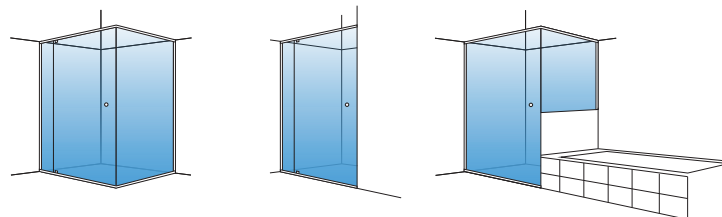

Available in a range of standard and custom configurations, and with a selection of chrome components, the Grange Inline showerscreen's sleek lines will help create a visually spacious, stylish bathroom. And the Slim perimeter frame has no hidden corners, so it's easy to clean and maintain.

- Inline pivot door for a sleek look
- Slim perimeter frame
- The ultimate in custom design flexibility
- Guaranteed to provide years of reliable, trouble free usage
- Pivot style door system
- Available in polished chrome or stain chrome finish

Stegbar's Grange showerscreens are available in a variety of flexible configurations to complement any design and layout.

STEBAR
A JELD-WEN Company

GRANGE OVERLAP SHOWERSCREEN

THE GRANGE OVERLAP SHOWERSCREEN ADDS TO THE DISTINCTION OF THE GRANGE SERIES. CLEVERLY CONSTRUCTED AND SEALED, IT FEATURES AN OVERLAPPING DOOR TO MINIMISE WATER LEAKAGE.

Available in a standard range of configurations, its semi frameless structure combines elegance with a functional difference. So now you don't need to choose between practicality or style.

- Overlapping pivot door stops water leakage
- Slim perimeter frame creates no hidden corners making it easy to clean and maintain
- Guaranteed to provide years of reliable and trouble free use
- Available in polished chrome or stain chrome finish