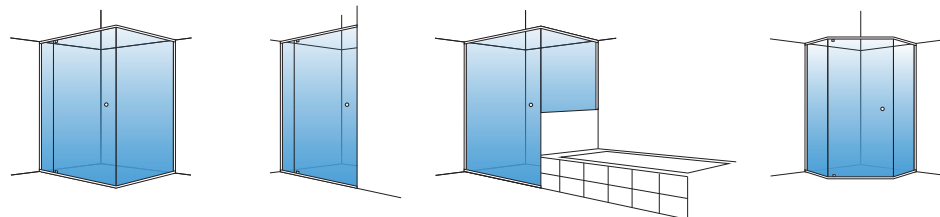

GRANGE INLINE SHOWERSCREEN

THE STEGBAR GRANGE INLINE SHOWERSCREEN HAS SLEEK LINES AND A VARIETY OF FLEXIBLE CONFIGURATIONS TO COMPLEMENT ANY DESIGN AND LAYOUT. THE STYLISH PIVOT DOOR SYSTEM IS ENGINEERED TO WITHSTAND EVERYDAY USE.

Available in a range of standard and custom configurations, and with a selection of chrome components, the Grange Inline showerscreen's sleek lines will help create a visually spacious, stylish bathroom. And the Slim perimeter frame has no hidden corners, so it's easy to clean and maintain.

- Inline pivot door for a sleek look
- Slim perimeter frame
- The ultimate in custom design flexibility
- Guaranteed to provide years of reliable, trouble free usage
- Pivot style door system
- Available in polished chrome or stain chrome finish

Available in a standard range of configurations, its semi frameless structure combines elegance with a functional difference. So now you don't need to choose between practicality or style.

- Overlapping pivot door stops water leakage
- Slim perimeter frame creates no hidden corners making it easy to clean and maintain
- Guaranteed to provide years of reliable and trouble free use
- Available in polished chrome or stain chrome finish